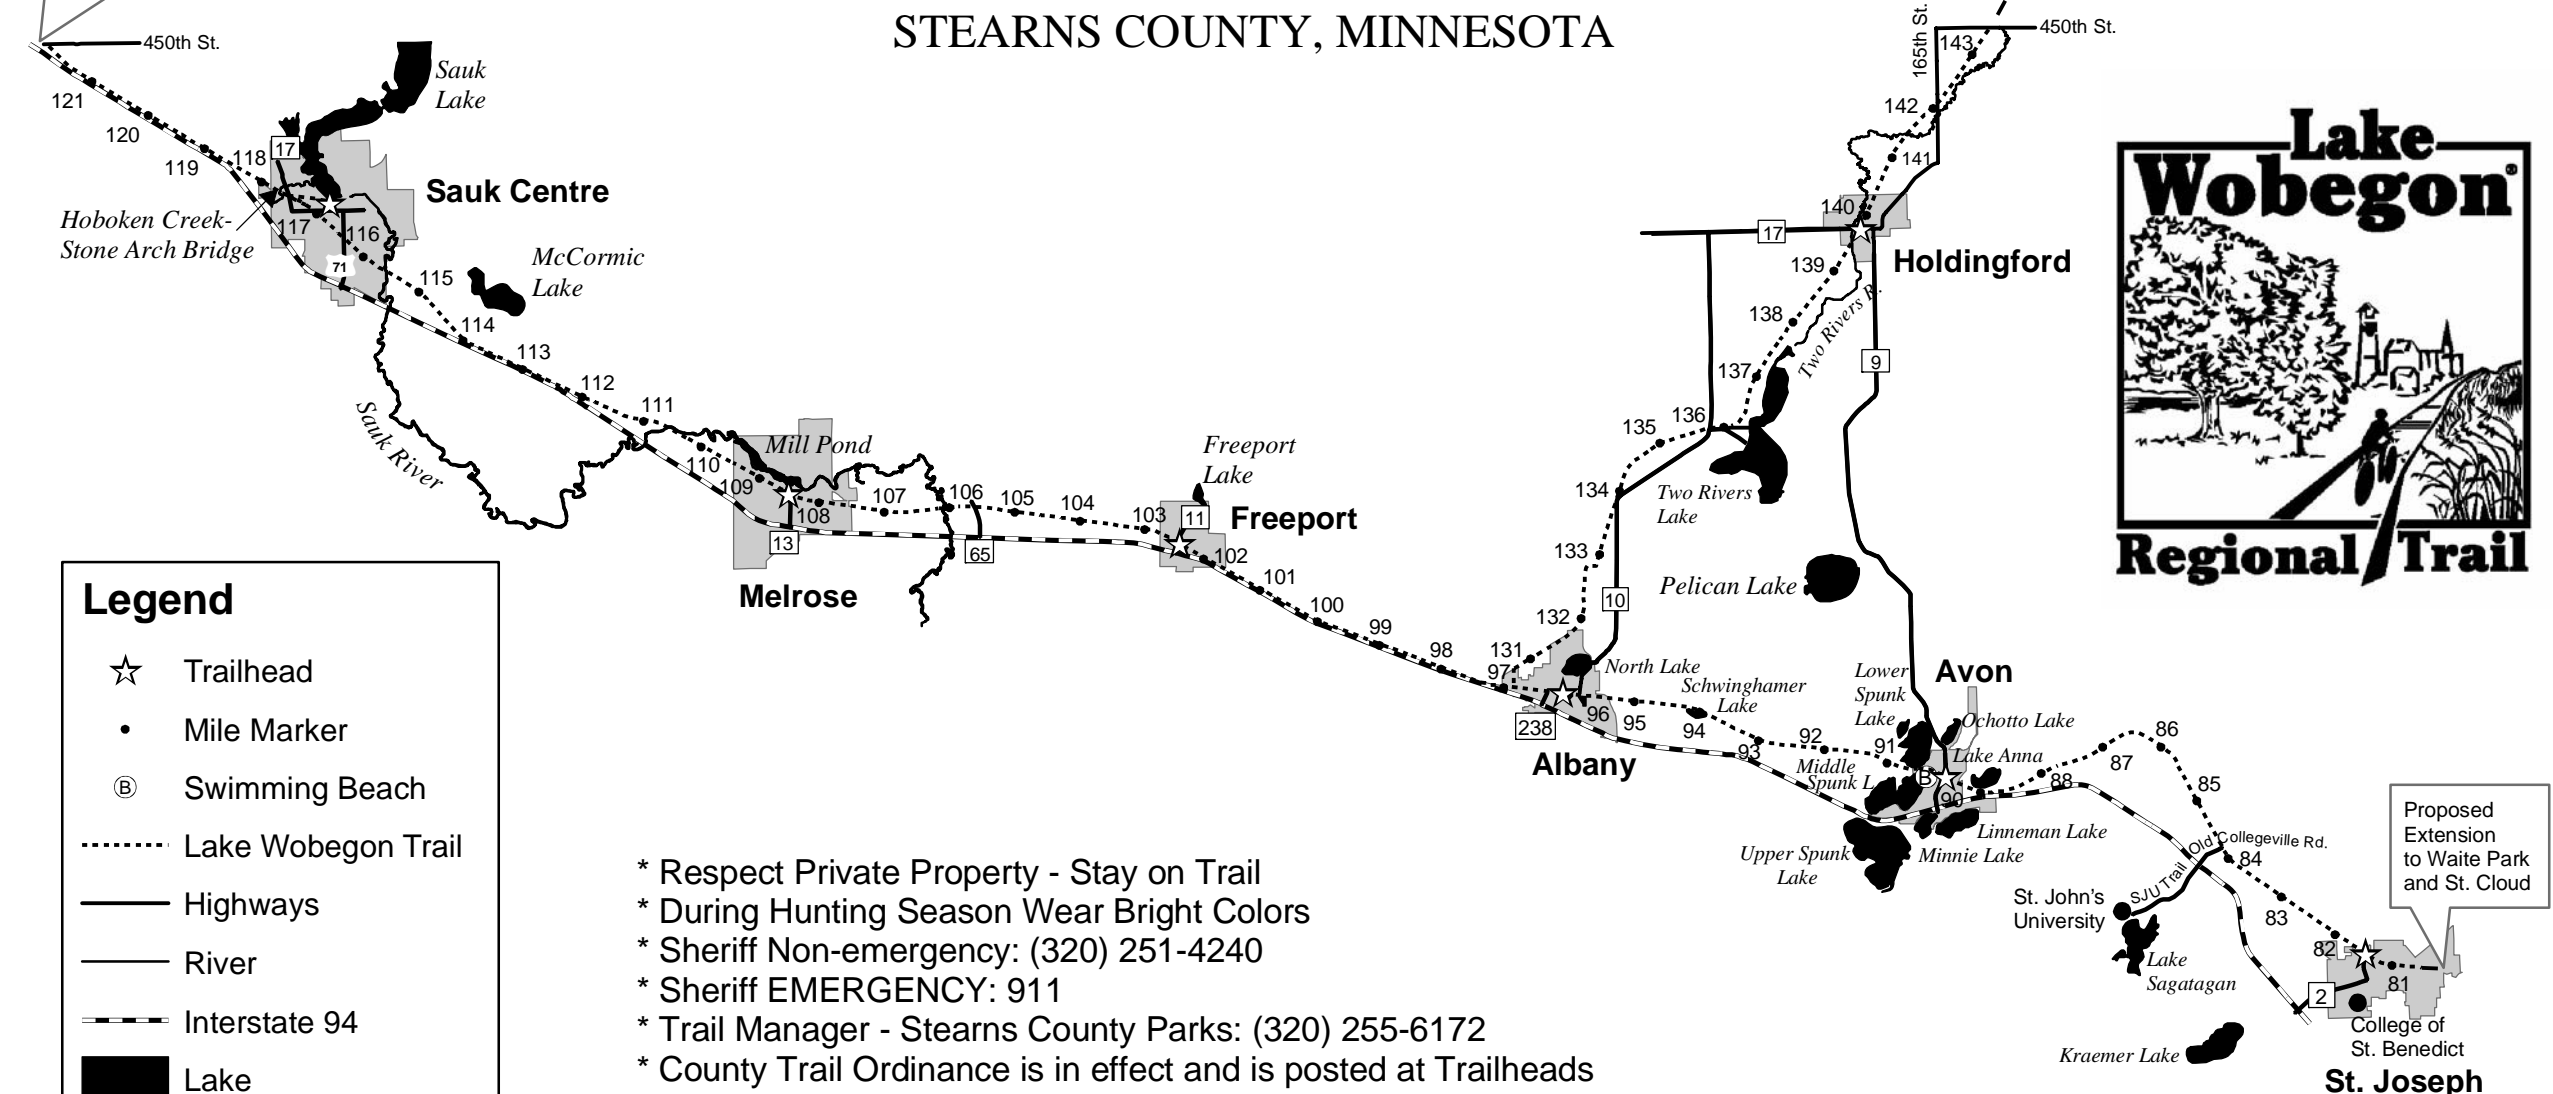

LAKE WOBEGON REGIONAL TRAIL

WHERE ALL THE VISITORS ARE ABOVE AVERAGE

STEARNS COUNTY, MINNESOTA

Lake Wobegon Trail-Todd County and connection to Central Lakes Trail

Proposed Morrison County Trail

Legend

- ☆ Trailhead
- Mile Marker
- Ⓟ Swimming Beach
- Lake Wobegon Trail
- Highways
- River
- Interstate 94
- Lake
- Municipality

0 0.5 1 2 3 4 Miles

- * Respect Private Property - Stay on Trail
- * During Hunting Season Wear Bright Colors
- * Sheriff Non-emergency: (320) 251-4240
- * Sheriff EMERGENCY: 911
- * Trail Manager - Stearns County Parks: (320) 255-6172
- * County Trail Ordinance is in effect and is posted at Trailheads
- * No Metal Traction Devices
- * www.co.stearns.mn.us

Proposed Extension to Waite Park and St. Cloud

Stearns County Park Commission
 Updated by Information Services Department
 Jay Forstner, Pete Theismann - May, 2006